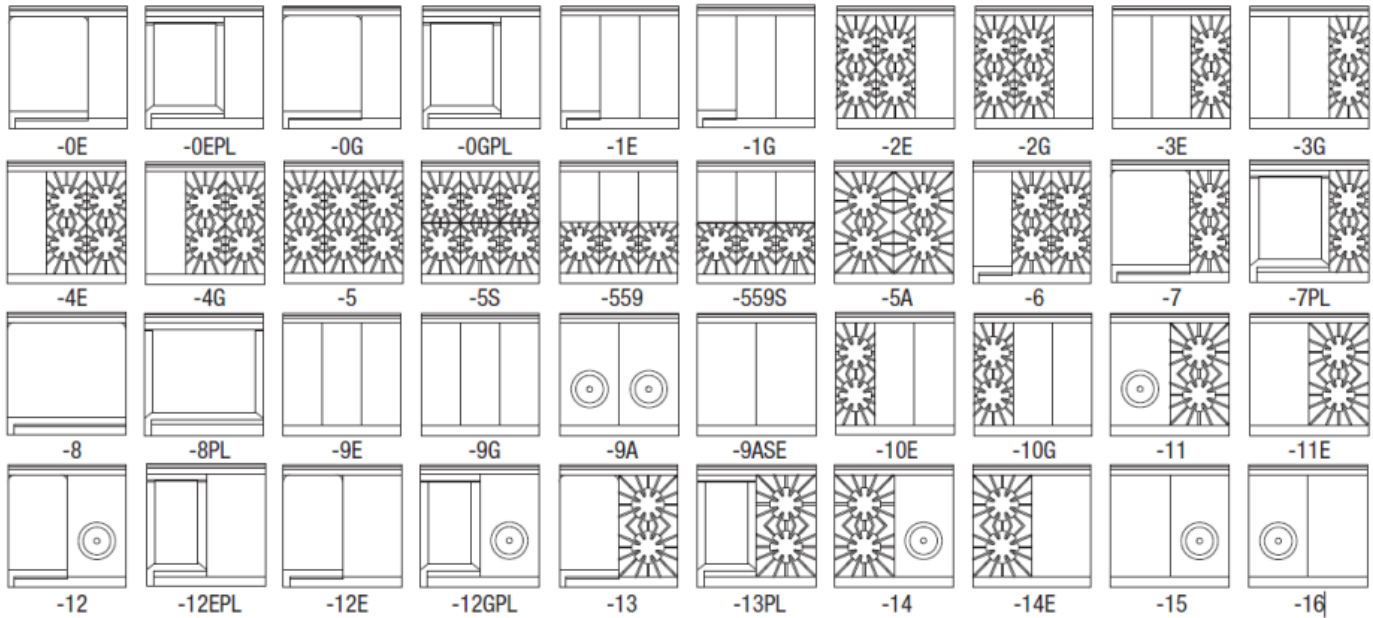

Heavy – Duty Range Top Configurations

Heavy Duty Range Tops

Model Number

Description

136-0E	One 24" (61 cm) Griddle Left and One 12" (30.5 cm) Even Heat Hot Top Right
136-0EPL	One 24" (61 cm) Plancha Left and One 12" (30.5 cm) Even Heat Hot Top Right
136-0G	One 24" (61 cm) Griddle Left and One 12" (30.5 cm) Gradient Heat Hot Top Right
136-0GPL	One 24" (61 cm) Plancha Left and One 12" (30.5 cm) Gradient Heat Hot Top Right
136-1E	One 12" (30.5 cm) Griddle Left and Two 12" (30.5 cm) Even Heat Hot Tops Right
136-1G	One 12" (30.5 cm) Griddle Left and Two 12" (30.5 cm) Gradient Heat Hot Tops Right
136-2E	Two 12" (30.5 cm) Open Tops Left and One 12" (30.5 cm) Even Heat Hot Top Right
136-2G	Two 12" (30.5 cm) Open Tops Left and One 12" (30.5 cm) Gradient Heat Hot Top Right
136-3E	Two 12" (30.5 cm) Even Heat Hot Tops Left and One 12" (30.5 cm) Open Top Right
136-3G	Two 12" (30.5 cm) Gradient Heat Hot Tops Left and One 12" (30.5 cm) Open Top Right
136-4E	One 12" (30.5 cm) Even Heat Hot Top Left and Two 12" (30.5 cm) Open Tops Right
136-4G	One 12" (30.5 cm) Gradient Heat Hot Top Left and Two 12" (30.5 cm) Open Tops Right
136-5	Three 12" (30.5 cm) Open Tops
136-5S	Three 12" (30.5 cm) Open Tops with Step-Up
136-559	Three 12" (30.5 cm) Combination Tops, Open Tops/Hot Tops
136-559S	Three 12" (30.5 cm) Combination Tops with Step-Up